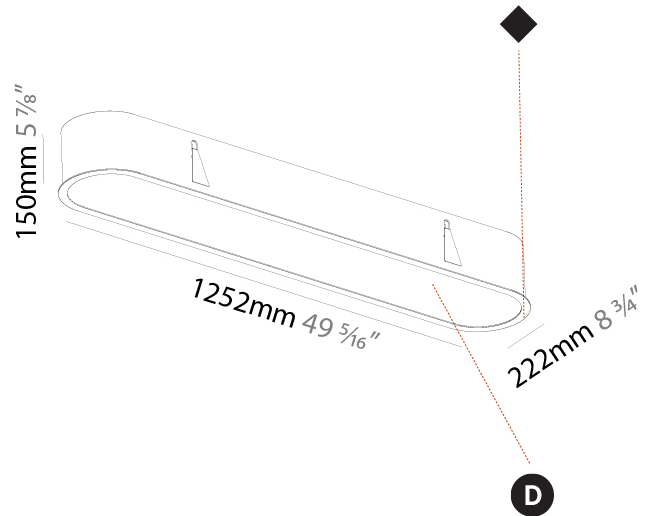

PHYSICAL

Shape: Oval
Length (mm): 1252
Length (in): 49 5/16
Width (mm): 222
Width (in): 8 3/4
Depth (mm): 150
Depth (in): 5 7/8
Ceiling Thickness (mm): 10 / 12.5 / 15 / 25
Ceiling Thickness (in): 3/8 or 1/2 or 9/16 or 1
Min. Recessing Depth (mm): 160
Min. Recessing Depth (in): 6 5/16
Weight (kg): 7.634
Weight (lbs): 16.80
Diffuser: PMMA - Opal or Micro-Prism
Fixture Finish: SSR / BKV / CWI / CRY / HAB / UFT / ITA / RUA / FTG / MYG / LOD / PUS / FRO / FUP / KIA / POP / BLS / SPG / MEY / GOH / CHC / COM / ABZ / JAG / OBR / MOS / ROR
Fixture Material: Extruded Aluminum / Steel
Cut-out Measurements: 1235mm / 48 5/8" x 205mm / 8 1/16"

ELECTRICAL

Lamp Type: LED (Zhaga Standard)
Input Wattage (W): 41.8
Total Output Wattage (W): 36
Dimming: Tri-Mode (Non-Dimming and Phase Dimming (120Vac only) and 0-10V Dimming)
Driver Included: Yes
Driver Location: Integrated
Driver Type: Constant Current - Universal
Driver Class: Class 2
Input Voltage (V): 120 - 277
Constant Current (MA): 500

LED

Color Temperature (°K): 3000 / 4000
Max. Delivered Lumen (lm): 2860 / 3140
CRI: >80 CRI
Lamp Life (hrs): 50000
Upon Request: Other CCT available

OPTICAL

RATINGS AND CERTIFICATIONS

Certified By: Certified for North American Standards
IP rating: IP20

PROJECT
TYPE
SPECIFIER
QUANTITY
DATE