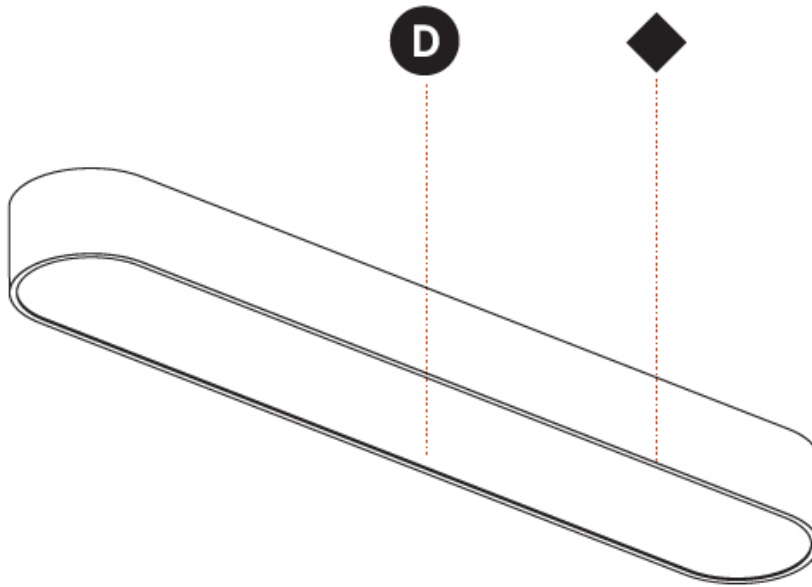

SMOOTHLINE SURFACE

A32970-

PROJECT

TYPE

SPECIFIER

QUANTITY

DATE