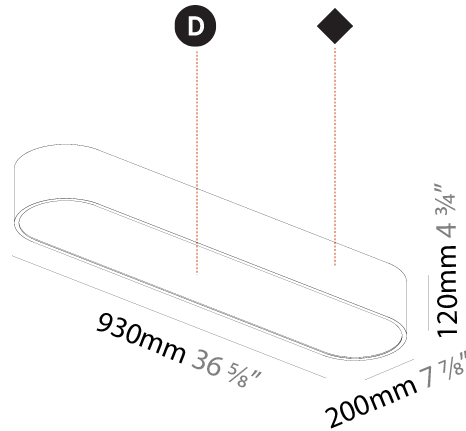

GENERAL

Series: Smoothy
Subseries: Smoothline
Partner: Prolicht
Division: Architectural
Installation: Surface
Product Type: Ceiling Surface
Mounting Location: Ceiling
Light Distribution: Direct

PHYSICAL

Shape: Oval
Length (mm): 930
Length (in): 36 5/8
Width (mm): 200
Width (in): 7 7/8
Height (mm): 120
Height (in): 4 3/4
Weight (kg): 5.108
Weight (lbs): 11.24
Diffuser: [PMMA - Opal or Micro-Prism](#)
Fixture Finish: [SSR / BKV / CWI / CRY / HAB / UFT / ITA / RUA / FTG / MYG / LOD / PUS / FRO / FUP / KIA / POP / BLS / SPG / MEY / GOH / CHC / COM / ABZ / JAG / OBR / MOS / ROR](#)
Fixture Material: [Extruded Aluminum / Steel](#)

ELECTRICAL

Lamp Type: LED (Zhaga Standard)
Input Wattage (W): 31.5
Total Output Wattage (W): 27
Dimming: [Tri-Mode (Non-Dimming and Phase Dimming (120Vac only) and 0-10V Dimming)](#)
Driver Included: Yes
Driver Location: Integrated
Driver Type: Constant Current - Universal
Driver Class: Class 2
Input Voltage (V): 120 - 277
Constant Current (MA): 500

LED

Color Temperature (°K): [3000 / 4000](#)
Max. Delivered Lumen (lm): 2190 / 2410
CRI: >80 CRI
Lamp Life (hrs): 50000
Upon Request: Other CCT available

OPTICAL

RATINGS AND CERTIFICATIONS

Certified By: Certified for North American Standards
IP rating: IP20