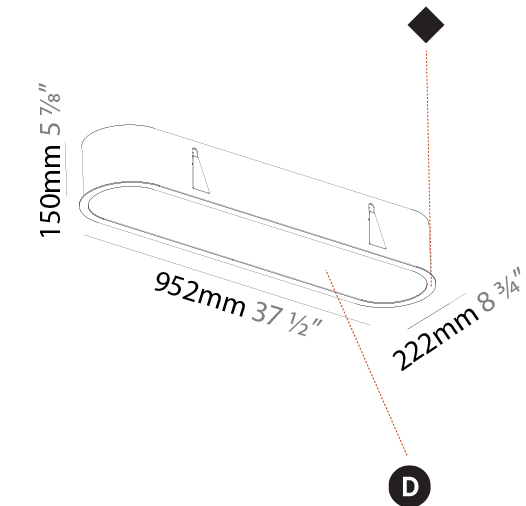

PHYSICAL

Shape: Oval
Length (mm): 952
Length (in): 37 1/2
Width (mm): 222
Width (in): 8 3/4
Depth (mm): 150
Depth (in): 5 7/8
Ceiling Thickness (mm): 10 / 12.5 / 15 / 25
Ceiling Thickness (in): 3/8 or 1/2 or 9/16 or 1
Min. Recessing Depth (mm): 160
Min. Recessing Depth (in): 6 5/16
Weight (kg): 5.93
Weight (lbs): 13.05
Diffuser: PMMA - Opal or Micro-Prism
Fixture Finish: SSR / BKV / CWI / CRY / HAB / UFT / ITA / RUA / FTG / MYG / LOD / PUS / FRO / FUP / KIA / POP / BLS / SPG / MEY / GOH / CHC / COM / ABZ / JAG / OBR / MOS / ROR
Fixture Material: Extruded Aluminum / Steel
Cut-out Measurements: 935mm / 36 13/16" x 205mm / 8 1/16"

ELECTRICAL

Lamp Type: LED (Zhaga Standard)
Input Wattage (W): 31.9
Total Output Wattage (W): 27
Dimming: Tri-Mode (Non-Dimming and Phase Dimming (120Vac only) and 0-10V Dimming)
Driver Included: Yes
Driver Location: Integrated
Driver Type: Constant Current - Universal
Driver Class: Class 2
Input Voltage (V): 120 - 277
Constant Current (MA): 500

LED

Color Temperature (°K): 3000 / 4000
Max. Delivered Lumen (lm): 2140 / 2350
CRI: >80 CRI
Lamp Life (hrs): 50000
Upon Request: Other CCT available

OPTICAL

RATINGS AND CERTIFICATIONS

Certified By: Certified for North American Standards
IP rating: IP20

PROJECT
TYPE
SPECIFIER
QUANTITY
DATE