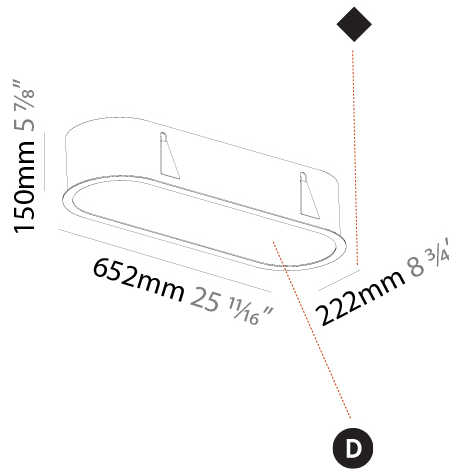

PHYSICAL

Shape: Oval
Length (mm): 652
Length (in): 25 1/16
Width (mm): 222
Width (in): 8 3/4
Depth (mm): 150
Depth (in): 5 7/8
Ceiling Thickness (mm): 10 / 12.5 / 15 / 25
Ceiling Thickness (in): 3/8 or 1/2 or 9/16 or 1
Min. Recessing Depth (mm): 160
Min. Recessing Depth (in): 6 5/16
Weight (kg): 4.033
Weight (lbs): 8.87
Diffuser: PMMA - Opal or Micro-Prism
Fixture Finish: SSR / BKV / CWI / CRY / HAB / UFT / ITA / RUA / FTG / MYG / LOD / PUS / FRO / FUP / KIA / POP / BLS / SPG / MEY / GOH / CHC / COM / ABZ / JAG / OBR / MOS / ROR
Fixture Material: Extruded Aluminum / Steel
Cut-out Measurements: 635mm / 25" x 205mm / 8 1/16"

ELECTRICAL

Lamp Type: LED (Zhaga Standard)
Input Wattage (W): 21
Total Output Wattage (W): 18
Dimming: Tri-Mode (Non-Dimming and Phase Dimming (120Vac only) and 0-10V Dimming)
Driver Included: Yes
Driver Location: Integrated
Driver Type: Constant Current - Universal
Driver Class: Class 2
Input Voltage (V): 120 - 277
Constant Current (MA): 500

LED

Color Temperature (°K): 3000 / 4000
Max. Delivered Lumen (lm): 1430 / 1570
CRI: >80 CRI
Lamp Life (hrs): 50000
Upon Request: Other CCT available

OPTICAL

RATINGS AND CERTIFICATIONS

Certified By: Certified for North American Standards
IP rating: IP20

PROJECT
TYPE
SPECIFIER
QUANTITY
DATE

635mm x 205mm
25" x 8 1/16"

10 - 25mm
3/8" - 1"

160mm
6 5/16"