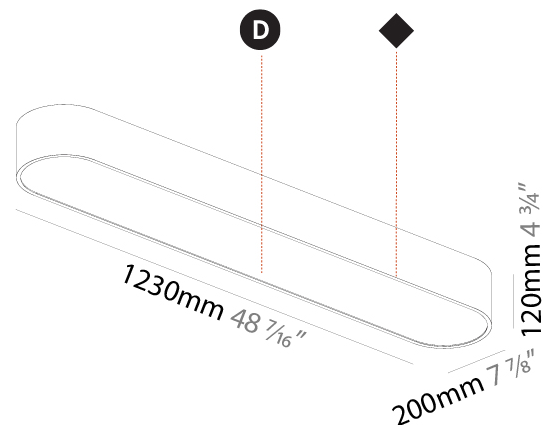

1. To build a product code in our configurator select the specify button on the base model # product page
2. To build a manual product code on this datasheet choose from the options listed below in blue font and add the suffix to the base model #

GENERAL

Series: Smoothy
Subseries: Smoothline
Partner: Prolicht
Division: Architectural
Installation: Surface
Product Type: Ceiling Surface
Mounting Location: Ceiling
Light Distribution: Direct

PHYSICAL

Shape: Oval
Length (mm): 1230
Length (in): 48 7/16
Width (mm): 200
Width (in): 7 7/8
Height (mm): 120
Height (in): 4 3/4

Diffuser: PMMA - Opal or Micro-Prism

Fixture Finish: SSR / BKV / CWI / CRY / HAB / UFT / ITA / RUA / FTG / MYG / LOD / PUS / FRO / FUP / KIA / POP / BLS / SPG / MEY / GOH / CHC / COM / ABZ / JAG / OBR / MOS / ROR

Fixture Material: Extruded Aluminum / Steel

ELECTRICAL

Lamp Type: LED (Zhaga Standard)
Input Wattage (W): 42
Total Output Wattage (W): 36
Dimming: Tri-Mode (Non-Dimming and Phase Dimming (120Vac only) and 0-10V Dimming)
Driver Included: Yes
Driver Location: Integrated
Driver Type: Constant Current - Universal
Driver Class: Class 1
Input Voltage (V): 120 - 277
Constant Current (MA): 500

LED

Color Temperature (°K): 3000 / 4000
Max. Delivered Lumen (lm): 2920 / 3210
CRI: >80 CRI
Lamp Life (hrs): 50000
Upon Request: Other CCT available

OPTICAL

RATINGS AND CERTIFICATIONS

Certified By: Certified for North American Standards
IP rating: IP20