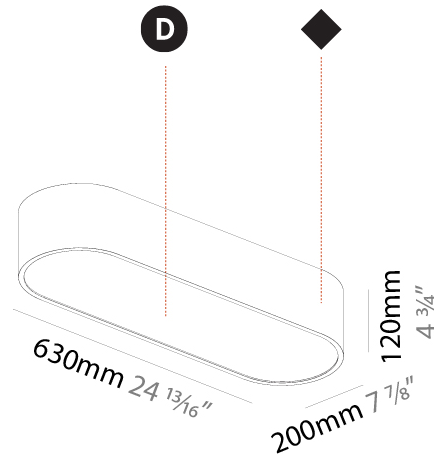

GENERAL

Series: Smoothy
Subseries: Smoothline
Partner: Prolicht
Division: Architectural
Installation: Surface
Product Type: Ceiling Surface
Mounting Location: Ceiling
Light Distribution: Direct

PHYSICAL

Shape: Oval
Length (mm): 630
Length (in): 24 13/16
Width (mm): 200
Width (in): 7 7/8
Height (mm): 120
Height (in): 4 3/4
Weight (kg): 3.403
Weight (lbs): 7.49
Diffuser: [PMMA - Opal or Micro-Prism](#)
Fixture Finish: [SSR / BKV / CWI / CRY / HAB / UFT / ITA / RUA / FTG / MYG / LOD / PUS / FRO / FUP / KIA / POP / BLS / SPG / MEY / GOH / CHC / COM / ABZ / JAG / OBR / MOS / ROR](#)
Fixture Material: [Extruded Aluminum / Steel](#)

ELECTRICAL

Lamp Type: LED (Zhaga Standard)
Input Wattage (W): 21
Total Output Wattage (W): 18
Dimming: [Tri-Mode (Non-Dimming and Phase Dimming (120Vac only) and 0-10V Dimming)](#)
Driver Included: Yes
Driver Location: Integrated
Driver Type: Constant Current - Universal
Driver Class: Class 2
Input Voltage (V): 120 - 277
Constant Current (MA): 500

LED

Color Temperature (°K): [3000 / 4000](#)
Max. Delivered Lumen (lm): 1460 / 1600
CRI: >80 CRI
Lamp Life (hrs): 50000
Upon Request: Other CCT available

OPTICAL

RATINGS AND CERTIFICATIONS

Certified By: Certified for North American Standards
IP rating: IP20