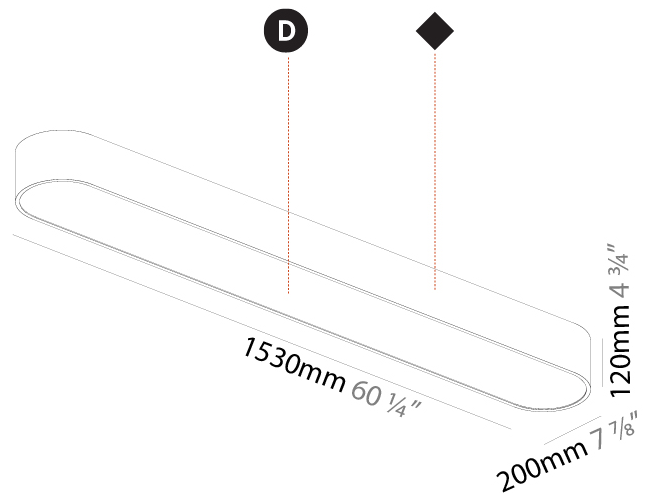

GENERAL

Series: Smoothy
Subseries: Smoothline
Partner: Prolicht
Division: Architectural
Installation: Surface
Product Type: Ceiling Surface
Mounting Location: Ceiling
Light Distribution: Direct

PHYSICAL

Shape: Oval
Length (mm): 1530
Length (in): 60 1/4
Width (mm): 200
Width (in): 7 7/8
Height (mm): 120
Height (in): 4 3/4

Diffuser: [PMMA - Opal or Micro-Prism](#)
Fixture Finish: [SSR / BKV / CWI / CRY / HAB / UFT / ITA / RUA / FTG / MYG / LOD / PUS / FRO / FUP / KIA / POP / BLS / SPG / MEY / GOH / CHC / COM / ABZ / JAG / OBR / MOS / ROR](#)
Fixture Material: [Extruded Aluminum / Steel](#)

ELECTRICAL

Lamp Type: LED (Zhaga Standard)
Input Wattage (W): 52
Total Output Wattage (W): 45
Dimming: [Tri-Mode (Non-Dimming and Phase Dimming (120Vac only) and 0-10V Dimming)](#)
Driver Included: Yes
Driver Location: Integrated
Driver Type: Constant Current - Universal
Driver Class: Class 2
Input Voltage (V): 120 - 277
Constant Current (MA): 500

LED

Color Temperature (°K): [3000 / 4000](#)
Max. Delivered Lumen (lm): [3650 / 4010](#)
CRI: >80 CRI
Lamp Life (hrs): 50000
Upon Request: Other CCT available

OPTICAL

RATINGS AND CERTIFICATIONS

Certified By: Certified for North American Standards
IP rating: IP20

PROJECT
TYPE
SPECIFIER
QUANTITY
DATE